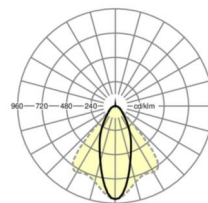

CHARACTERISTICS

Order number	19420006034
EAN number	4020863408221
Commodity code	94051190
Certification mark	IP 20, Protection class I, ENEC10 VDE, F, HACCP DIN10500/Food/IFS-application-related suitability/BRC, Indoor, CE
Impact resistance (IK rating)	IK03 (-20°C bis 35°C)
Ambient temperatur	ta -20°C to 35°C
Special properties	Ready for IoT
Warranty period	5 years
State funding programs	BEG - Federal funding for efficient buildings (valid only for Germany)

ELECTRICAL ENGINEERING

Controller	Electronic driver DALI2 (1 pcs.)
System output	53W
Mains voltage	230V/50Hz
Circuit breakers (inrush current)	13 pieces/B10, 21 pieces/B16, 21 pieces/C10, 35 pieces/C16
Energy efficiency class/light source	D

LIGHTING TECHNOLOGY

Placement	LED, Colour rendering/Light colour CRI ≥ 80 / 4000K
Colour tolerance (MacAdam)	3SDCM
Photobiological safety (Luminaire)	RG1
Nominal luminous flux	8239lm
LED service life	50000h L80/B10 (Tq 35°C)
Luminaire luminous efficiency	155lm/W
Beam angle	40° (C0) / 85° (C90)
UGR lat./long.	19.8 / 21.5

MECHANICS

Housing colour	black RAL 9005
Dimensions (LxWxH/DxH)	1531mm x 55mm x 37mm
Weight (net)	1.9kg
Type of installation	Mounting rail system installation, Light structure

Dimensions

L	1531 mm	Length
B	55 mm	Width
H	37 mm	Height

DEEP-LINK

<https://www.regiolux.de/en/article/19420006034>

Reference	LED 8000lm 840
ηLB	100 %
Φ ↓↑	99 % / 1 %
UGR lat./long.	19.8 / 21.5