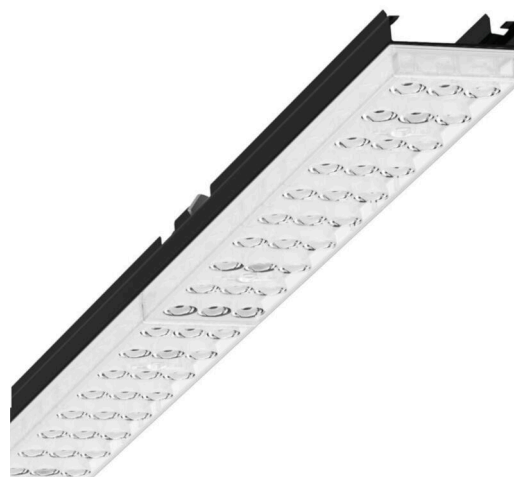

CHARACTERISTICS

Order number	19420006034
EAN number	4020863408221
Commodity code	94051190
Certification mark	IP 20, Protection class I, ENEC10 VDE, F, HACCP DIN10500/Food/IFS-application-related suitability/BRC, Indoor, CE
Impact resistance (IK rating)	IK03 (-20°C bis 35°C)
Ambient temperatur	ta -20°C to 35°C
Special properties	Ready for IoT
Warranty period	5 years
State funding programs	BEG - Federal funding for efficient buildings (valid only for Germany)

ELECTRICAL ENGINEERING

Controller	Electronic driver DALI2 (1 pcs.)
System output	53W
Mains voltage	230V/50Hz
Circuit breakers (inrush current)	13 pieces/B10, 21 pieces/B16, 21 pieces/C10, 35 pieces/C16
Energy efficiency class/light source	D

LIGHTING TECHNOLOGY

Placement	LED, Colour rendering/Light colour CRI ≥ 80 / 4000K
Colour tolerance (MacAdam)	3SDCM
Photobiological safety (Luminaire)	RG1
Nominal luminous flux	8239lm
LED service life	50000h L80/B10 (Tq 35°C)
Luminaire luminous efficiency	155lm/W
Beam angle	40° (C0) / 85° (C90)
UGR lat./long.	19.8 / 21.5

MECHANICS

Housing colour	black RAL 9005
Dimensions (LxWxH/DxH)	1531mm x 55mm x 37mm
Weight (net)	1.9kg
Type of installation	Mounting rail system installation, Light structure

Dimensions

L	1531 mm	Length
B	55 mm	Width
H	37 mm	Height

DEEP-LINK

<https://www.regiolux.de/en/article/19420006034>

Reference	LED 8000lm 840
ηLB	100 %
Φ ↓↑	99 % / 1 %
UGR lat./long.	19.8 / 21.5